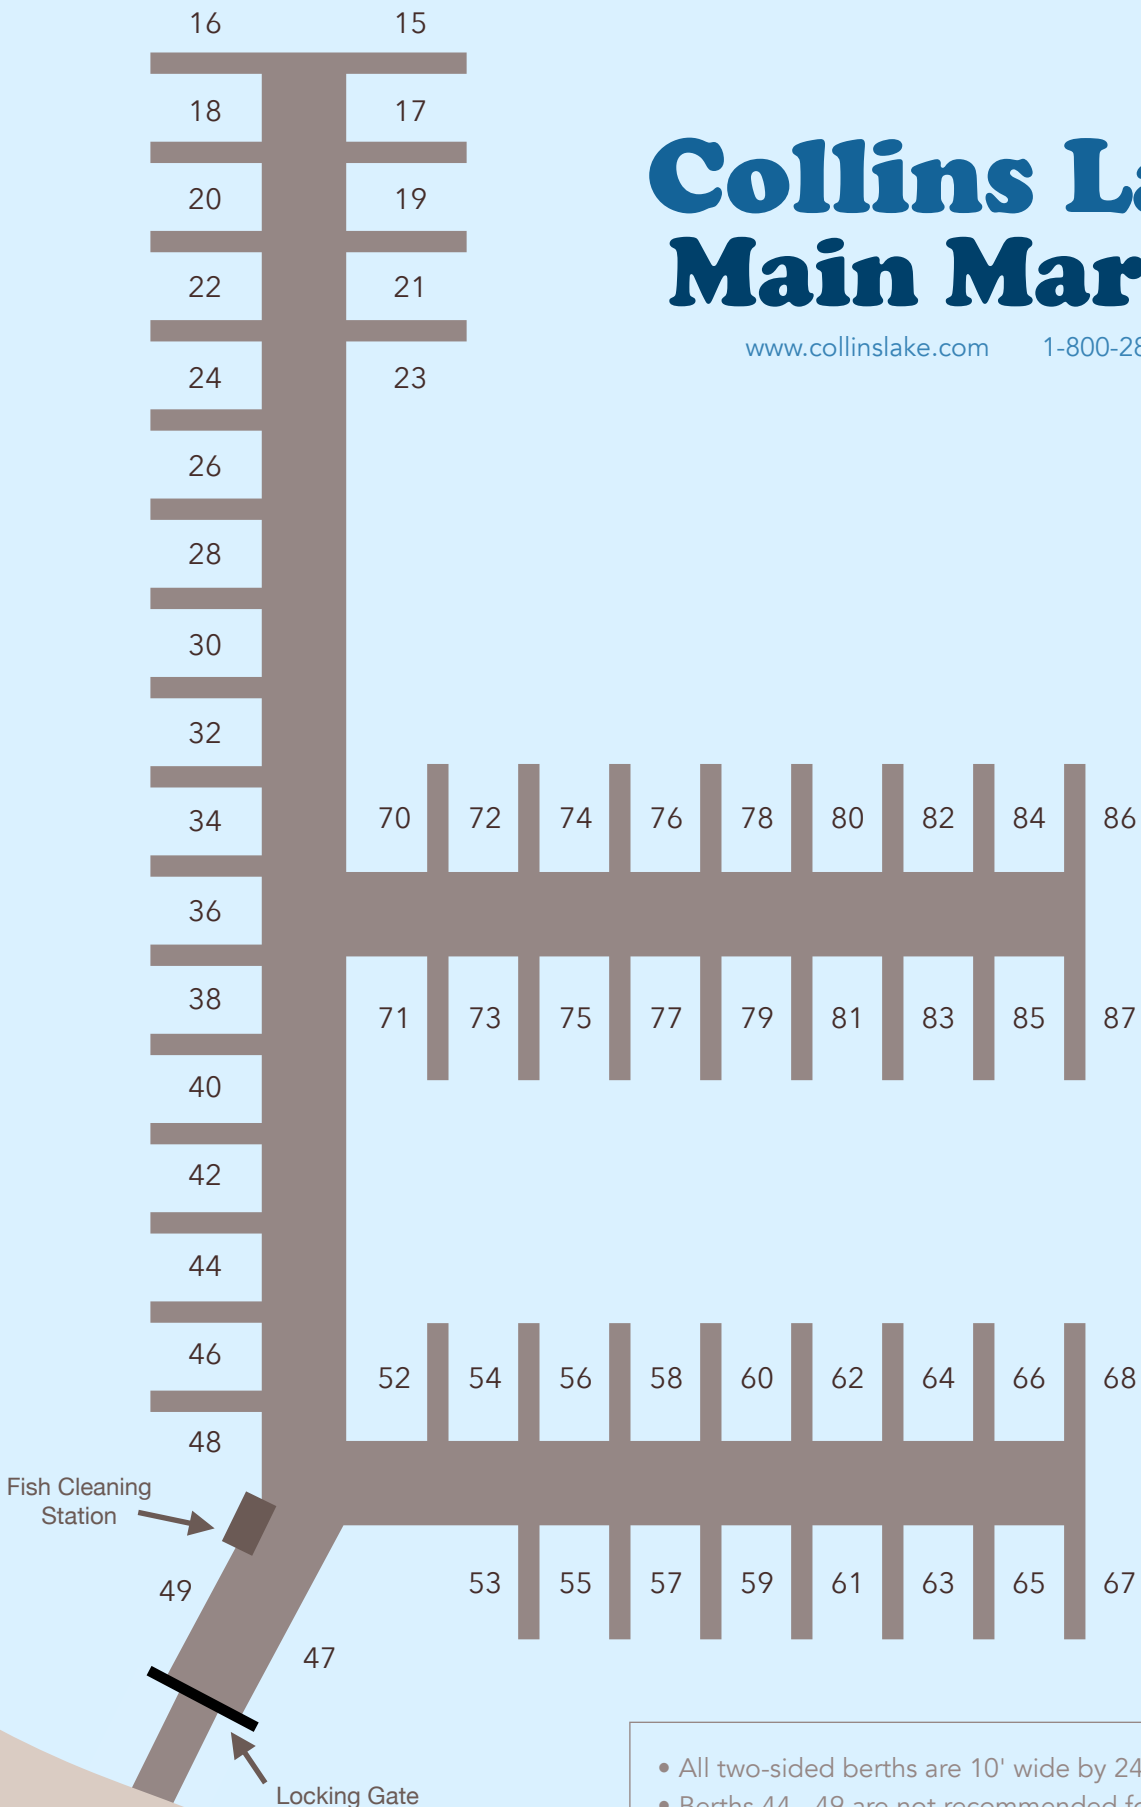

# Collins Lake Main Marina

[www.collinslake.com](http://www.collinslake.com)

1-800-286-0576

- All two-sided berths are 10' wide by 24' long
- Berths 44 - 49 are not recommended for large boats because of proximity to shore